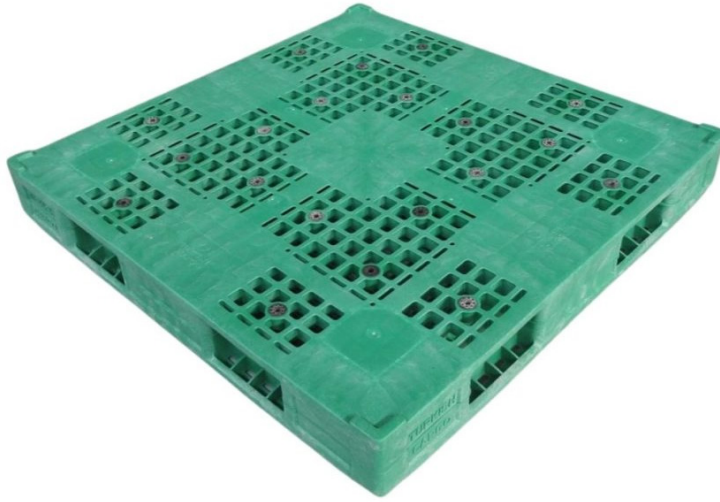

TECHNICAL DATA SHEET

PRODUCT CODE	QUALITY	RM	COLOR	DIMENSION	WEIGHT
DPP 1212 TK Q1	Q1	HDPE + FA	Light Gray	1200x1200x150	29 kg

STATIC LOAD	DYNAMIC LOAD	RACK LOAD	RUNNER / FEET	REINFORCEMENT	RIM OPTIONS	ANTISLIP OPTION
5000 kg	1500 kg	1000 kg	Double Side	none	no rim	Yes

TRANSPORT	Truck (2,95)	20 ft	40 ft HQ	40 ft PW HQ	45 ft PW HQ
	418	120	300	320	352